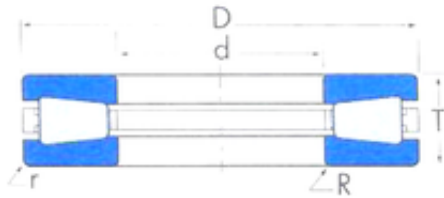

T200A Timken Tapered Roller Bearings

Bearing No. T200A

Size	50.8x109.538x22.225 mm
Bore Diameter	50,8 mm
Outer Diameter	109,538 mm
Width	22,225 mm
d	50,8 mm
D	109,538 mm
T	22,225 mm
R	2,3 mm
r	2,3 mm
Weight	1,09 Kg
Basic static load rating (C0)	803000 kN
Basic dynamic load rating (Ca90)	73100

T200A Bearing 2D drawings and 3D CAD models