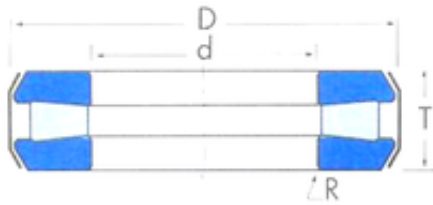

T128 Timken Tapered Roller Bearings

Bearing No. T128

|                |                         |
|----------------|-------------------------|
| Size           | 32.004x66.675x18.654 mm |
| Bore Diameter  | 32,004 mm               |
| Outer Diameter | 66,675 mm               |
| Width          | 18,654 mm               |
| d              | 32,004 mm               |
| D              | 66,675 mm               |
| T              | 18,654 mm               |
| R              | 0,8 mm                  |

T128 Bearing 2D drawings and 3D CAD models