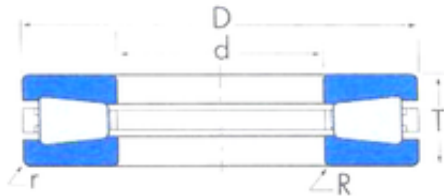

T451 Needle Non Thrust Roller Bearings

Bearing No. T451

Size	114.3x250.825x53.975 mm
Bore Diameter	114,3 mm
Outer Diameter	250,825 mm
Width	53,975 mm
d	114,3 mm
D	250,825 mm
T	53,975 mm
R	4 mm
r	4 mm
Weight	15 Kg
Basic static load rating (C0)	4370000 kN
Basic dynamic load rating (Ca90)	352000

T451 Bearing 2D drawings and 3D CAD models